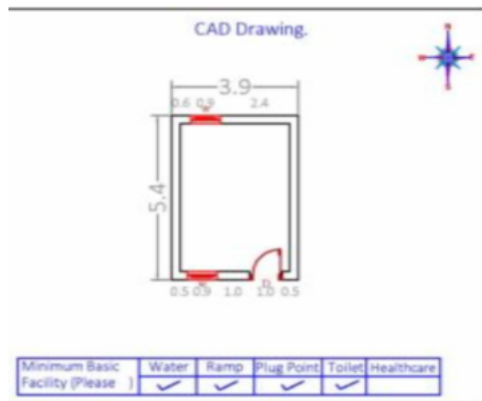

Nazri Naksha

Google Map View

Polling Station Building Front View

Polling Station Front View

Cad View

Key MAP View