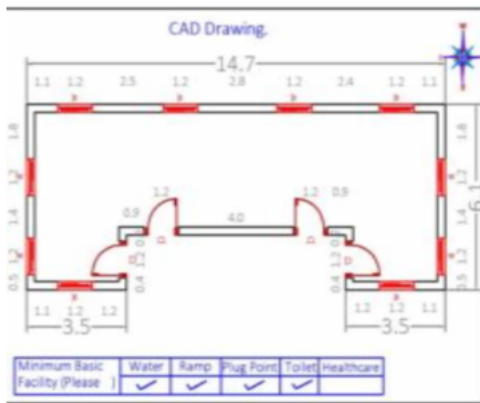

Nazri Naksha

Google Map View

Polling Station Building Front View

Polling Station Front View

Cad View

Key MAP View