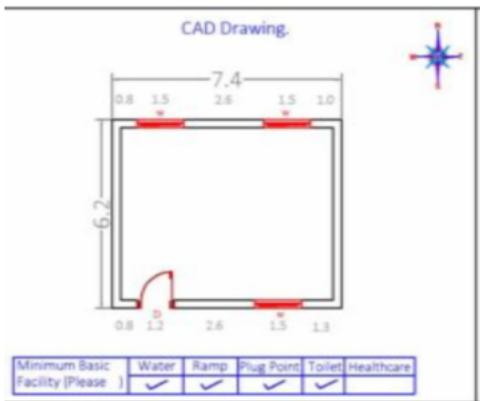

Nazri Naksha

Google Map View

Polling Station Building Front View

Polling Station Front View

Cad View

Key MAP View