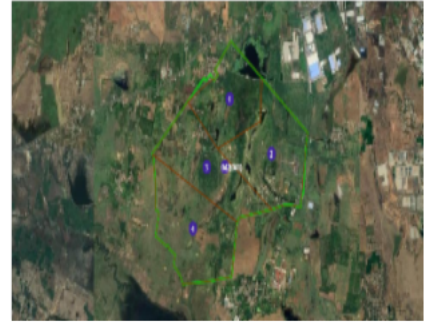

Nazri Naksha

Google Map View