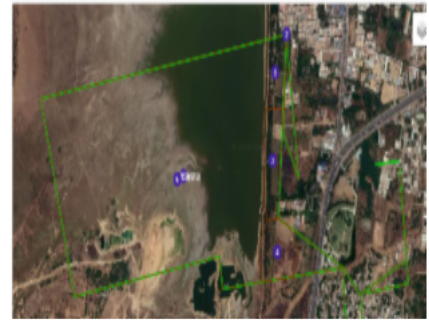

Nazri Naksha

Google Map View