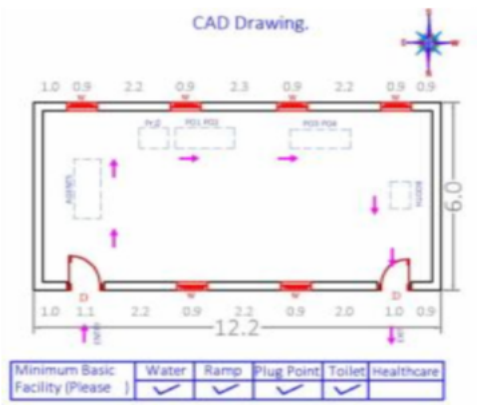

Nazri Naksha

Google Map View

Cad View