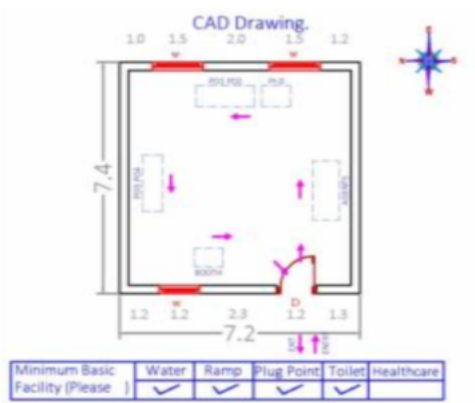

Nazri Naksha

Google Map View

Polling Station Building Front View

Polling Station Front View

Cad View

Key MAP View