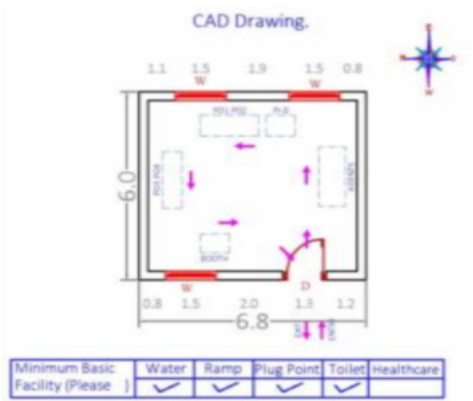

Nazri Naksha

Google Map View

Polling Station Building Front View

Polling Station Front View

Cad View

Key MAP View