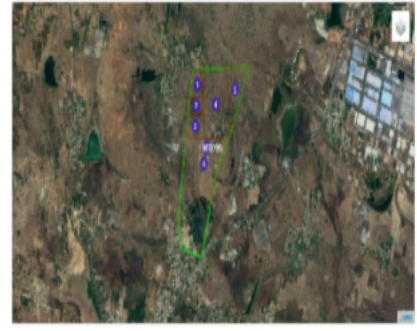

Nazri Naksha

Google Map View