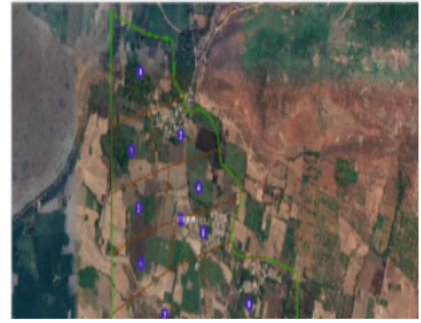

Nazri Naksha

Google Map View