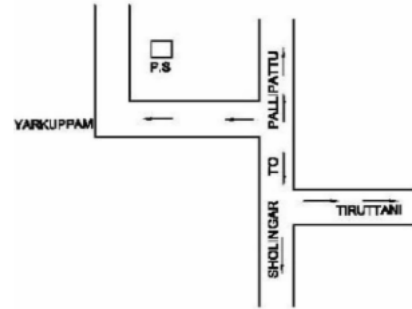

Nazri Naksha

Google Map View

Polling Station Building Front View

Polling Station Front View

Cad View

Key MAP View

(4) Key Map