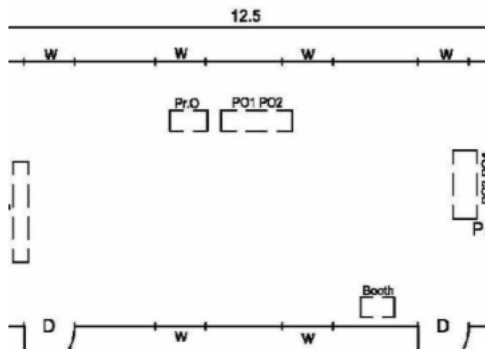

Cad View

Key MAP View

(3) CAD Drawing