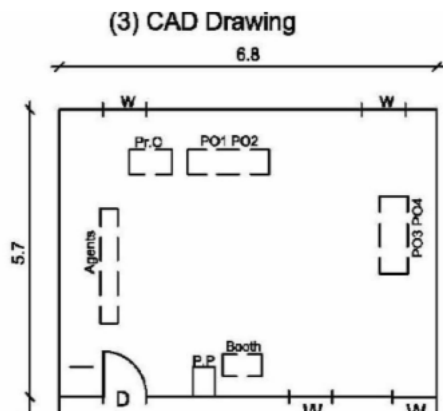

Nazri Naksha

Google Map View

Cad View