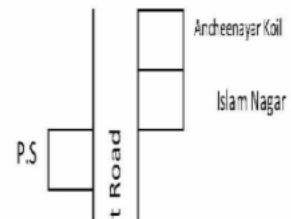

Cad View

Key MAP View

(3) CAD DRAWING

(4) Key Map