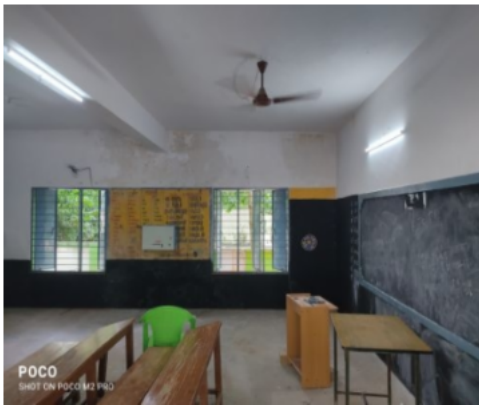

Polling Station Building Front View

Polling Station Front View