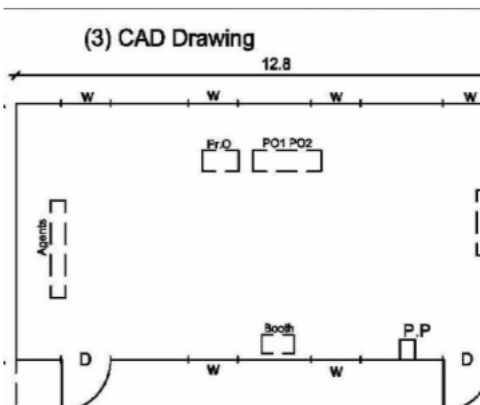

Nazri Naksha

Google Map View

Polling Station Building Front View

Polling Station Front View

Cad View

Key MAP View