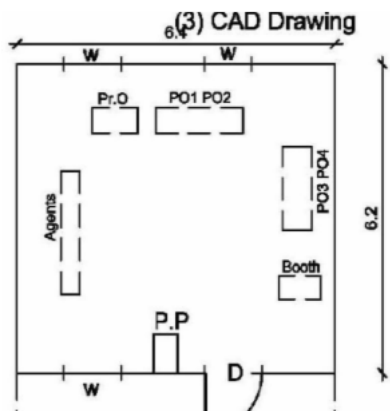

Nazri Naksha

Google Map View

Polling Station Building Front View

Polling Station Front View

Cad View

Key MAP View