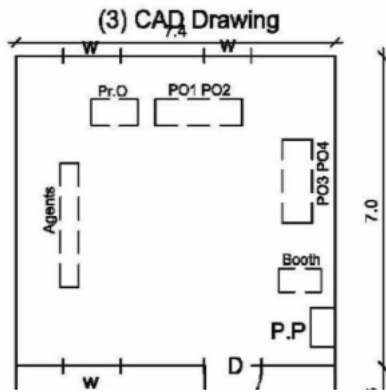

Nazri Naksha

Google Map View

Polling Station Building Front View

Polling Station Front View

Cad View

Key MAP View