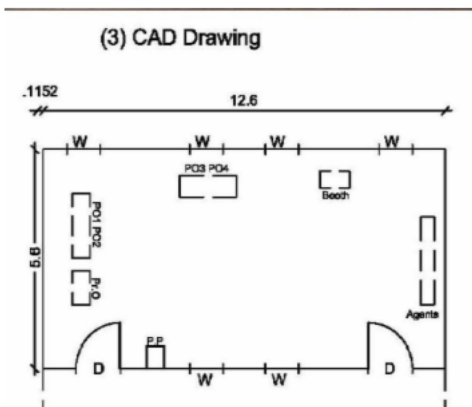

Nazri Naksha

Google Map View

Polling Station Building Front View

Polling Station Front View

Cad View

Key MAP View