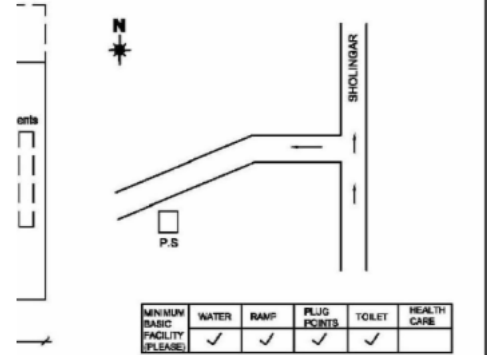

Nazri Naksha

Google Map View

Polling Station Building Front View

Polling Station Front View

Cad View

Key MAP View

(4) Key Map