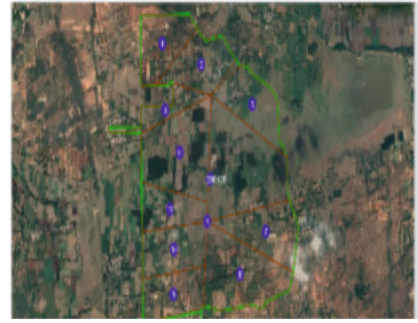

Nazri Naksha

Google Map View