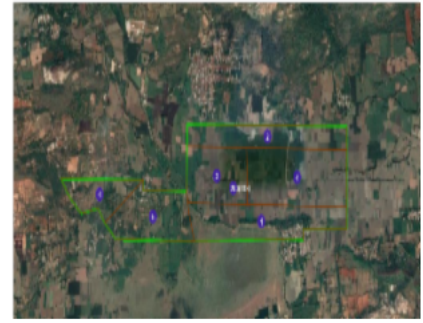

Nazri Naksha

Google Map View