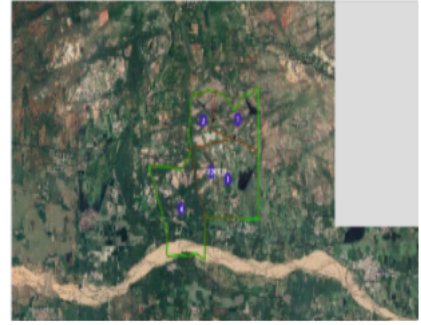

Nazri Naksha

Google Map View