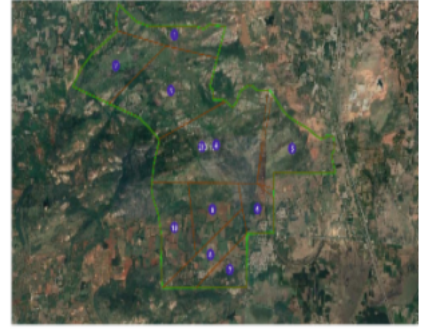

Nazri Naksha

Google Map View