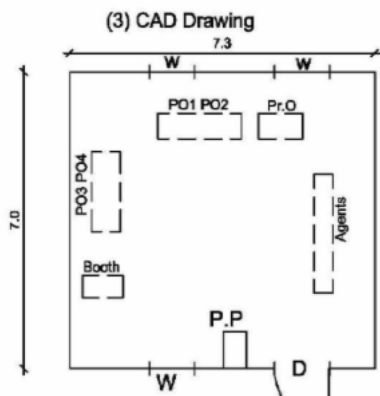

Nazri Naksha

Google Map View

Polling Station Building Front View

Polling Station Front View

Cad View

Key MAP View