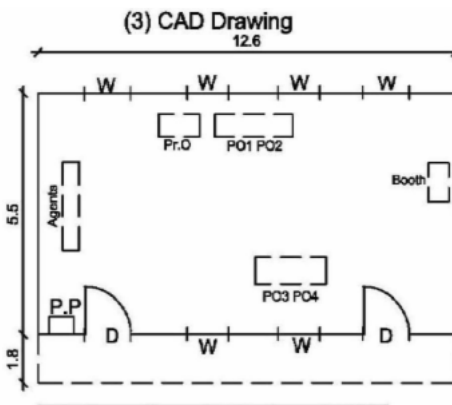

Nazri Naksha

Google Map View

Cad View