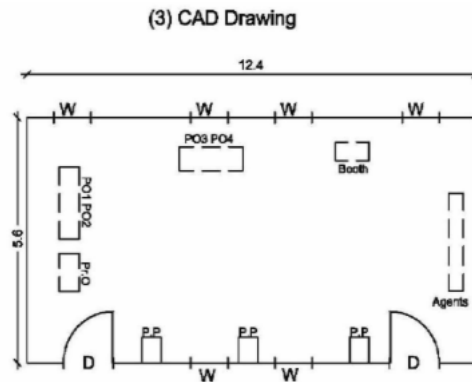

Nazri Naksha

Google Map View

Polling Station Building Front View

Polling Station Front View

Cad View

Key MAP View