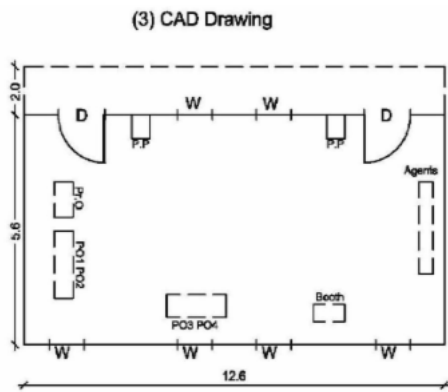

Nazri Naksha

Google Map View

Polling Station Building Front View

Polling Station Front View

Cad View

Key MAP View