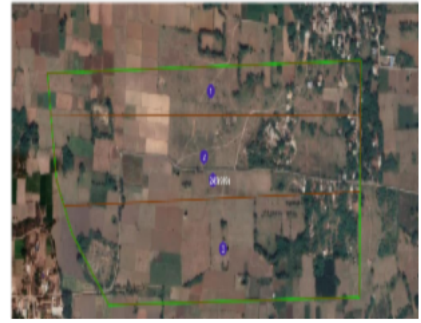

Nazri Naksha

Google Map View