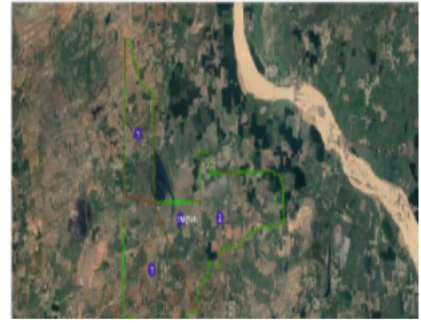

Nazri Naksha

Google Map View