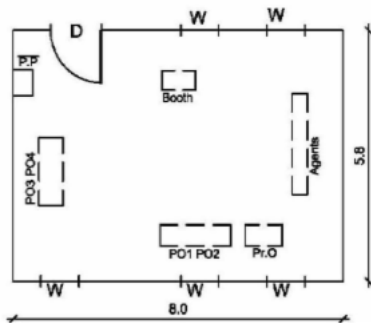

Cad View

Key MAP View

(3) CAD Drawing