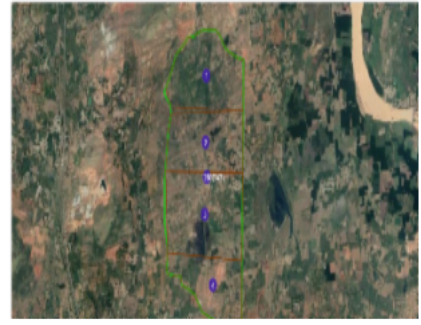

Nazri Naksha

Google Map View