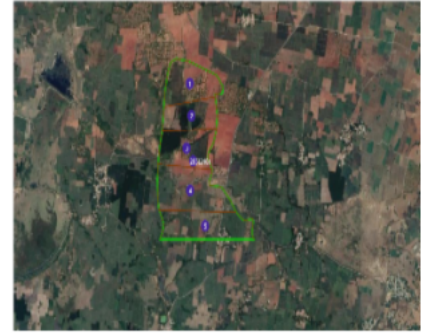

Nazri Naksha

Google Map View