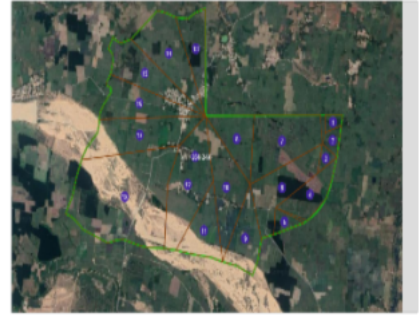

Nazri Naksha

Google Map View