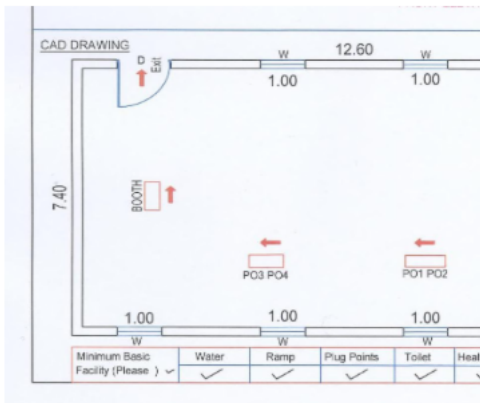

Nazri Naksha

Google Map View

Polling Station Building Front View

Polling Station Front View

Cad View

Key MAP View