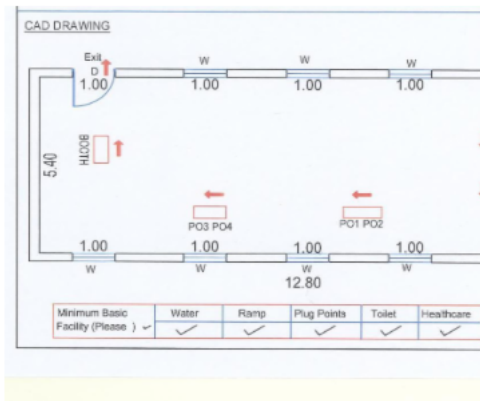

Nazri Naksha

Google Map View

Polling Station Building Front View

Polling Station Front View

Cad View

Key MAP View