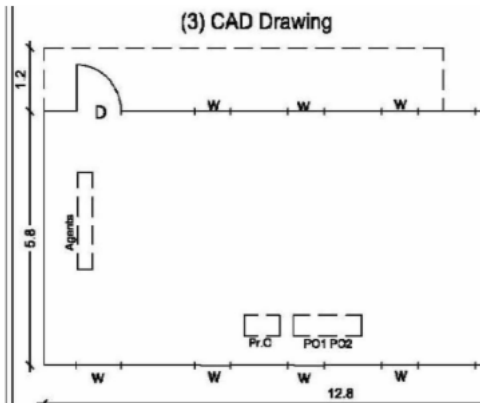

Nazri Naksha

Google Map View

Polling Station Building Front View

Polling Station Front View

Cad View

Key MAP View