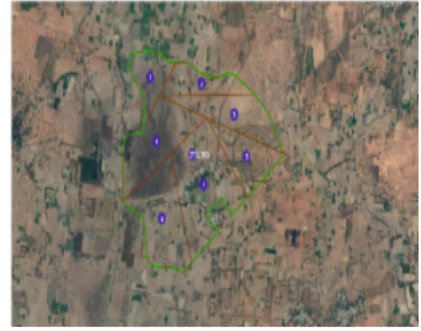

Nazri Naksha

Google Map View