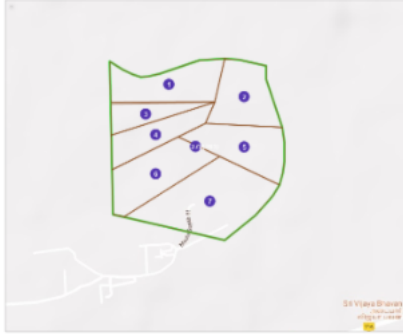

Nazri Naksha

Google Map View