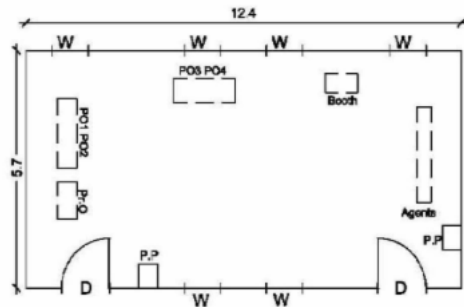

Cad View

Key MAP View

(3) CAD Drawing