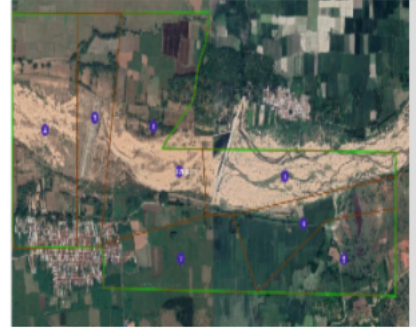

Nazri Naksha

Google Map View