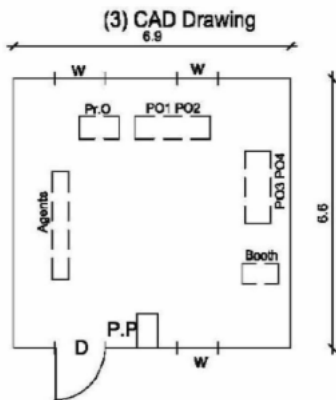

Nazri Naksha

Google Map View

Polling Station Building Front View

Polling Station Front View

Cad View

Key MAP View