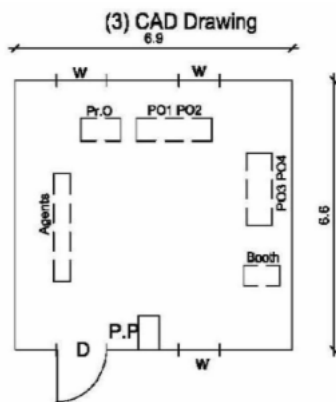

Nazri Naksha

Google Map View

Polling Station Building Front View

Polling Station Front View

Cad View

Key MAP View