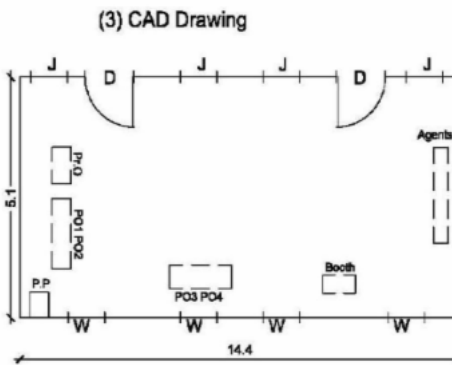

Nazri Naksha

Google Map View

Polling Station Building Front View

Polling Station Front View

Cad View

Key MAP View