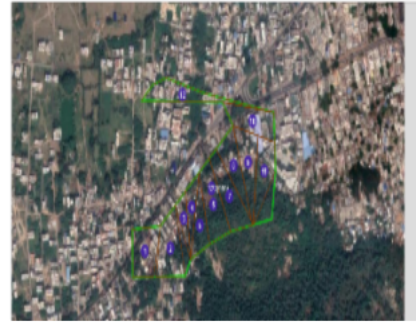

Nazri Naksha

Google Map View