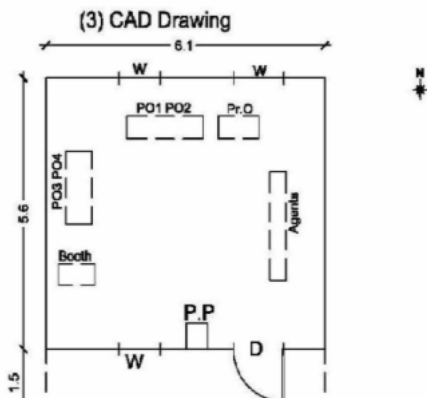

Nazri Naksha

Google Map View

Polling Station Building Front View

Polling Station Front View

Cad View

Key MAP View