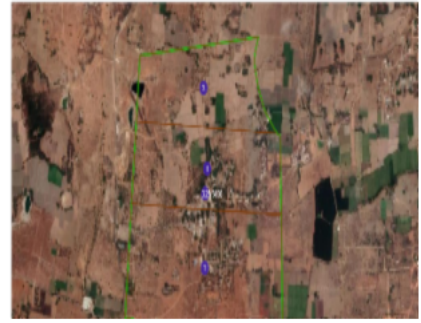

Nazri Naksha

Google Map View