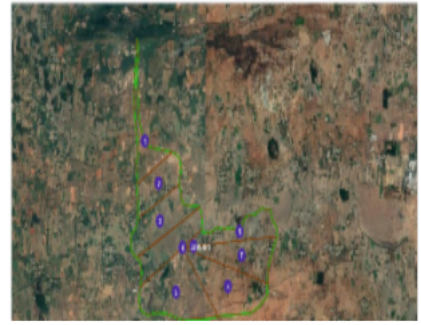

Nazri Naksha

Google Map View