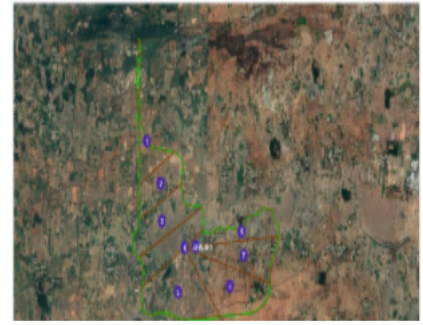

Nazri Naksha

Google Map View