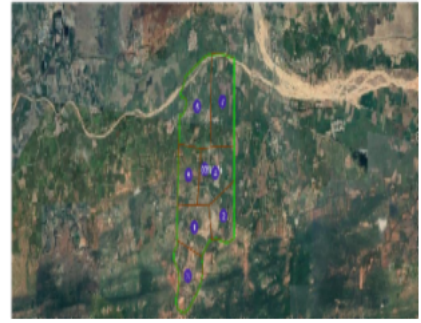

Nazri Naksha

Google Map View