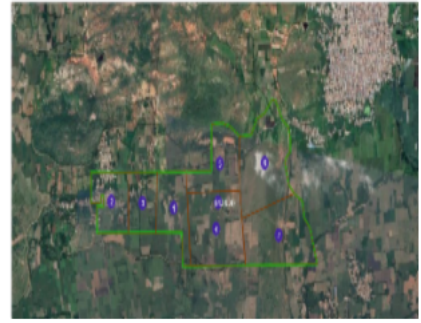

Nazri Naksha

Google Map View